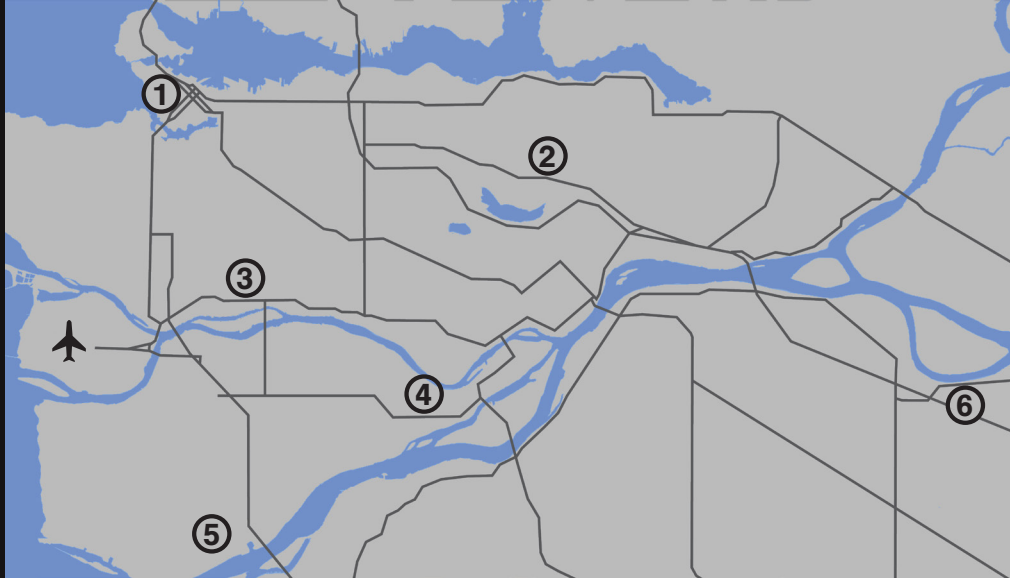

**WHITES
STUDIOS
RIVERWOOD**

RIVERWOOD LOCATION

From YVR 45 min. | From DT 40 min. | From William F. White Int'l Inc. 18 min. | From Copperwood 45 min.
From Fraserwood 30 min. | From Ironwood 35 min.

① Downtown Vancouver