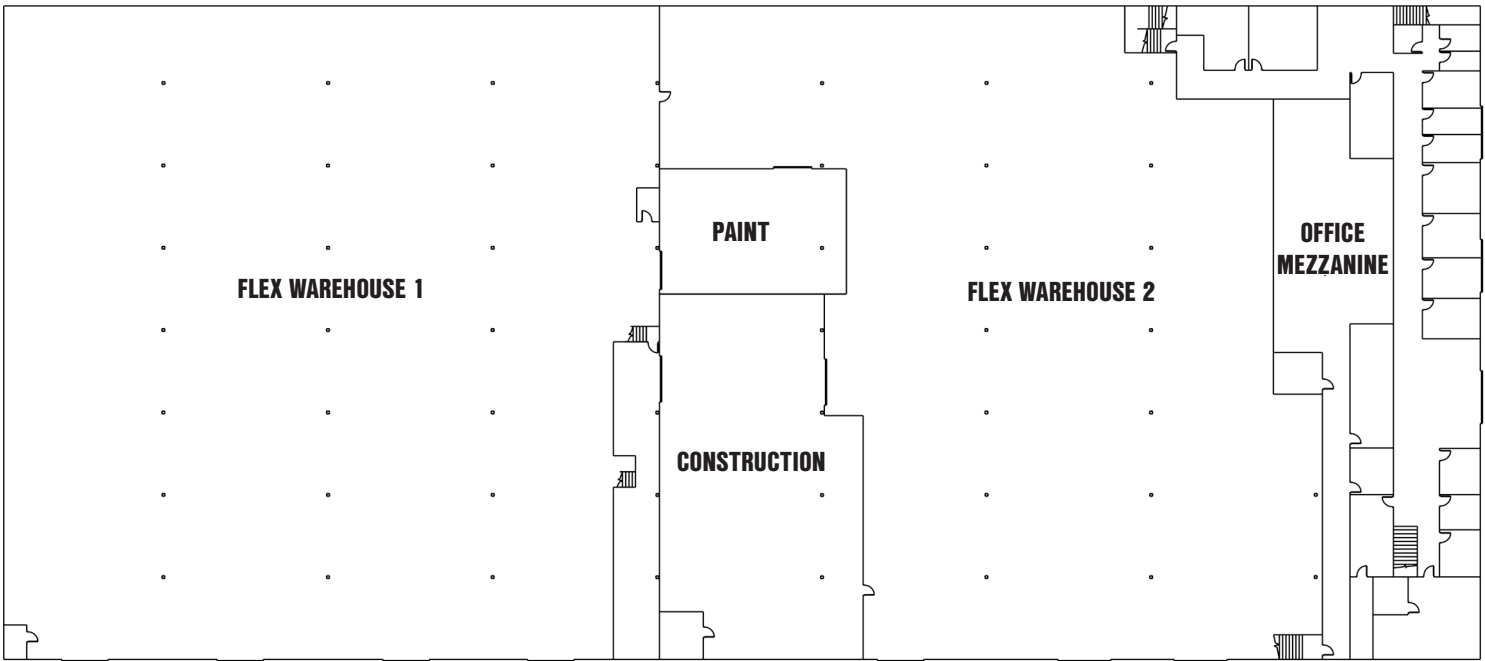

② William F. White International Inc.

③ Ironwood Studios

④ Fraserwood Studios

⑤ Copperwood Studios

⑥ Riverwood Flex Space

DIMENSIONS

Riverwood is a multipurpose flex space equipped with production offices.

FLEX WAREHOUSE 1

- 39,500 sf (199' x 198')
- 20' clear height
- 50' x 25' column spacing

FLEX WAREHOUSE 2

- 38,100 sf (192' x 198')
- 20' clear height
- 50' x 25' column spacing

OFFICE MEZZANINE (OPEN TO BELOW)

- 12,000 sf

PAINT

- 2,100 sf (38' x 57')

CONSTRUCTION

- 6,100 sf (110' x 55")

RIVERWOOD LAYOUT

CONTACT US

STUDIO CONTACT

Alex Godfrey
778.891.3466
agodfrey@whites.com