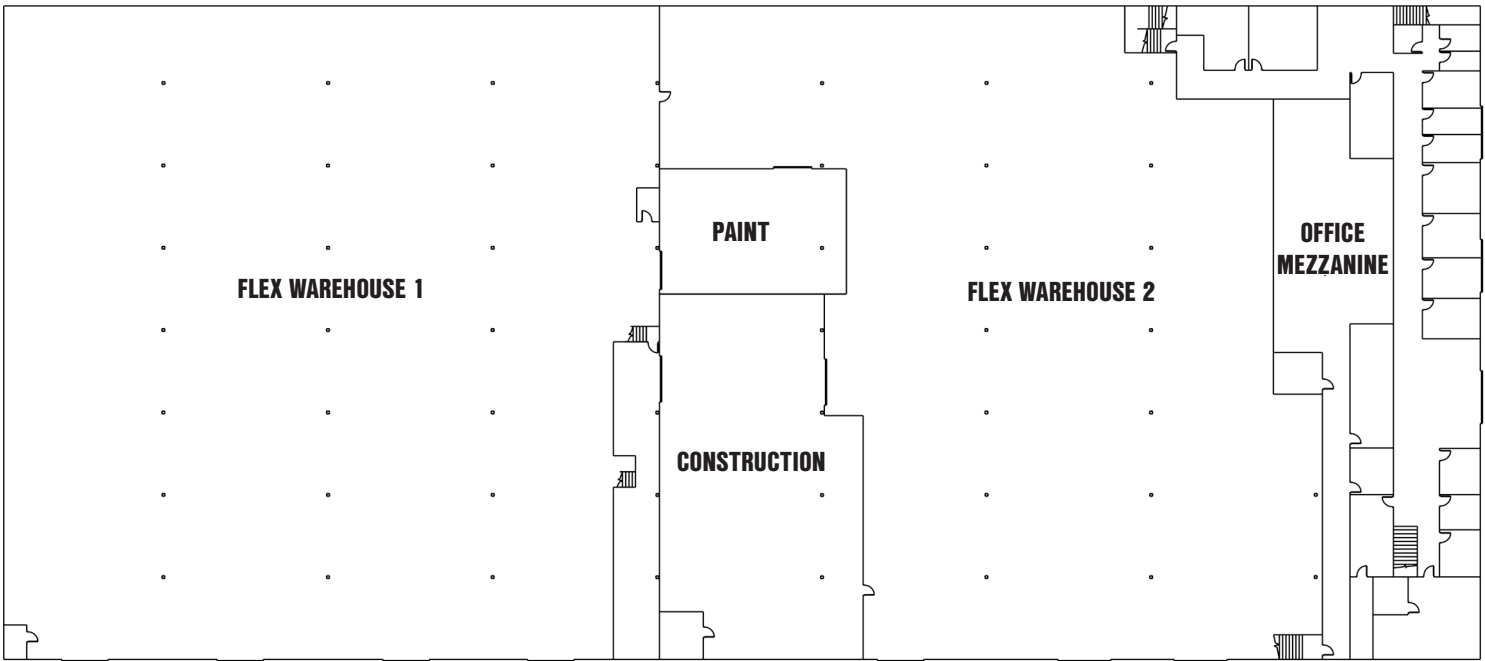

Riverwood is a multipurpose flex space equipped with production offices.

FLEX WAREHOUSE 1

- 39,500 sf (199' x 198')
- 20' clear height
- 50' x 25' column spacing

FLEX WAREHOUSE 2

- 38,100 sf (192' x 198')
- 20' clear height
- 50' x 25' column spacing

OFFICE MEZZANINE (OPEN TO BELOW)

- 12,000 sf

PAINT

- 2,100 sf (38' x 57')

CONSTRUCTION

- 6,100 sf (110' x 55")

RIVERWOOD LAYOUT

CONTACT US