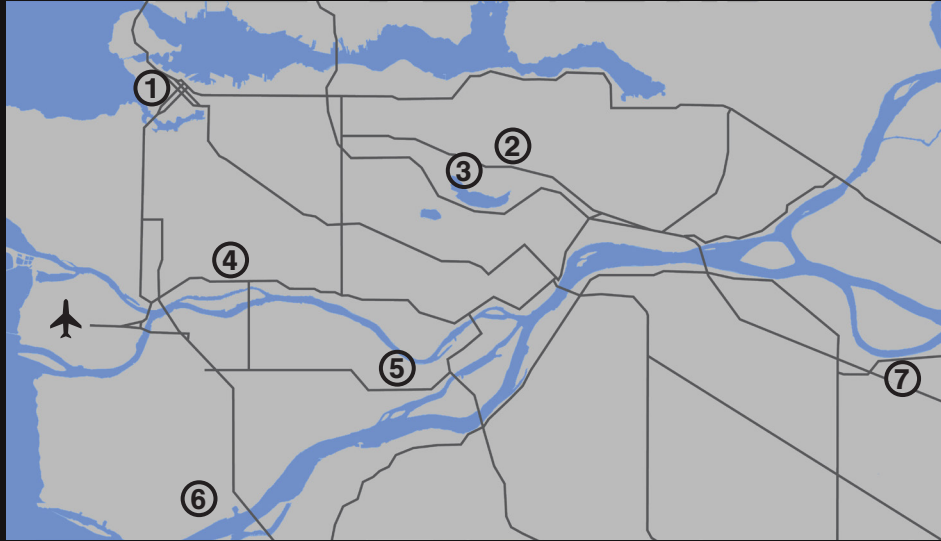

**WHITES
STUDIOS
RIVERWOOD**

18788

A4

NOTICE
AUTHORIZED
VEHICLES AND
PERSONNEL ONLY

RESERVED

RIVERWOOD LOCATION

From YVR 45 min. | From DT 40 min. | From William F. White Int'l Inc. 18 min. | From Copperwood 45 min.
From Fraserwood 30 min. | From Ironwood 35 min. | From Lakewood 20 min.

① Downtown Vancouver

② William F. White International Inc.

③ Lakewood Flex Space

④ Ironwood Studios

⑤ Fraserwood Studios

⑥ Copperwood Studios

⑦ Riverwood Flex Space

DIMENSIONS